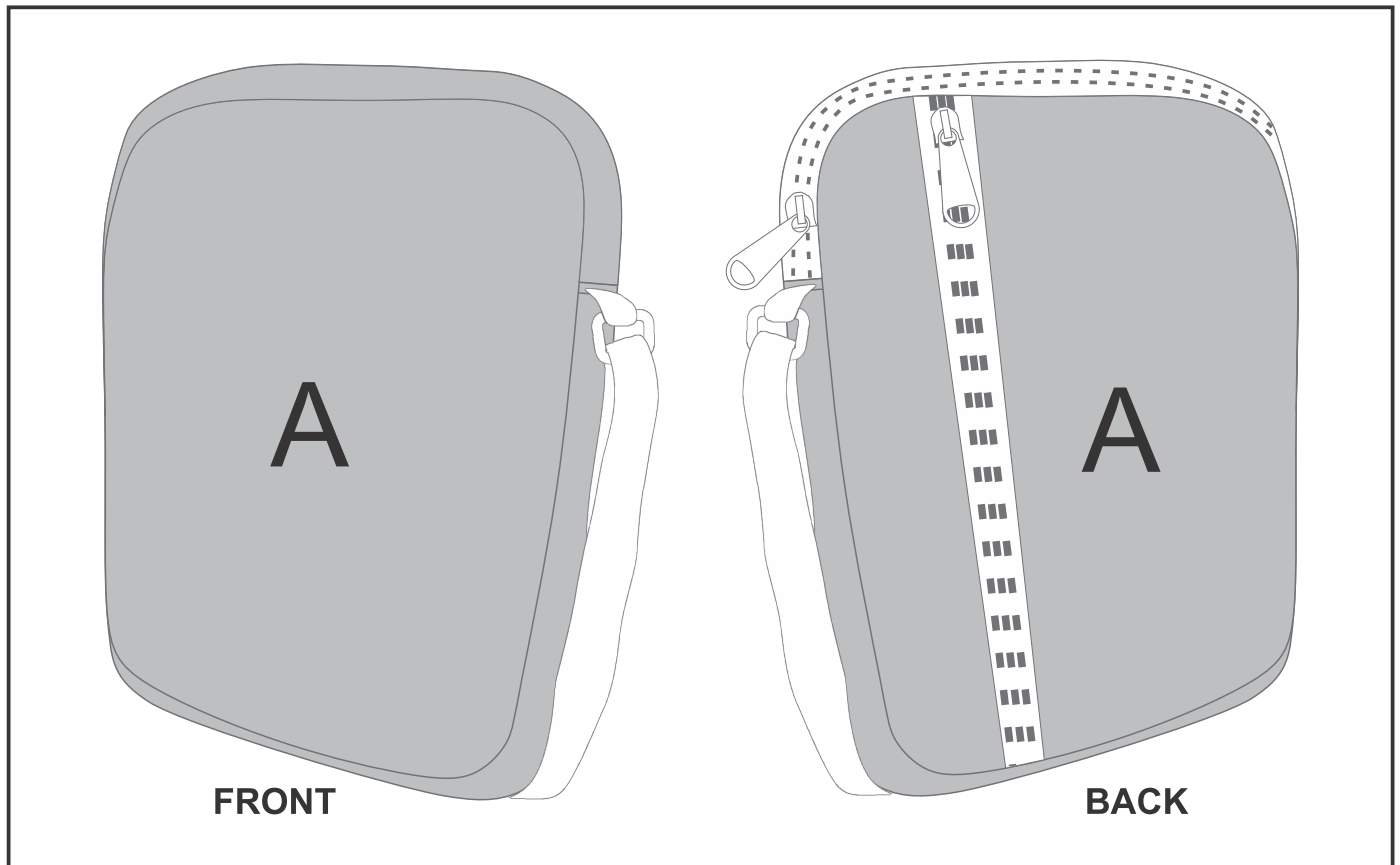

### Need to know:

- Includes 1-Position Sublimation (setup fees apply)
- **Please Note: We cannot guarantee 100% logo Alignment on all Brandable Panels.**

#### **Position A**

1. Custom Sublimation A (CPSUB-A)  
Full Colour  
Size: 462mm wide x 618mm high